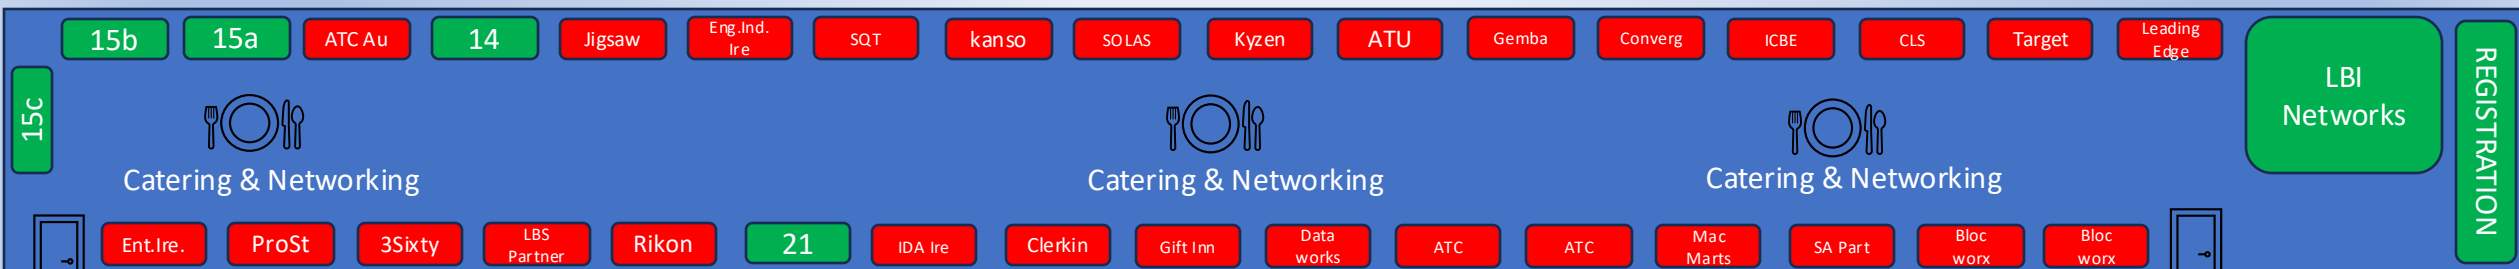

LBI Enterprise Excellence 2025

21st May – Technological University of the Shannon (TUS), Limerick

Recognising Ireland as a Global Leader in Enterprise Excellence

Exhibition Partner Package:

- 3m X 2m space
- Dressed Furniture
- Power, Lighting & WIFI
- 2 Guest Delegate Seats

Stand positions maybe subject to slight relocation for H&S reasons.