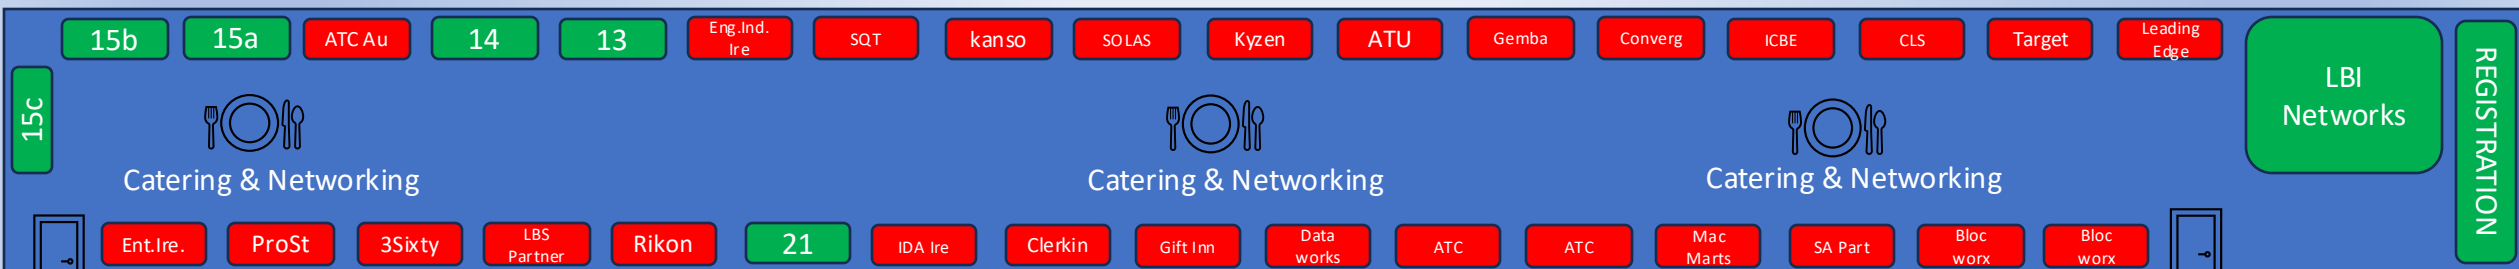

LBI Enterprise Excellence 2025

21st May – Technological University of the Shannon (TUS), Limerick

Recognising Ireland as a Global Leader in Enterprise Excellence

Exhibition Partner Package:

- 3m X 2m space
- Dressed Furniture
- Power, Lighting & WIFI
- 2 Guest Delegate Seats

Stand positions maybe subject to slight relocation for H&S reasons.