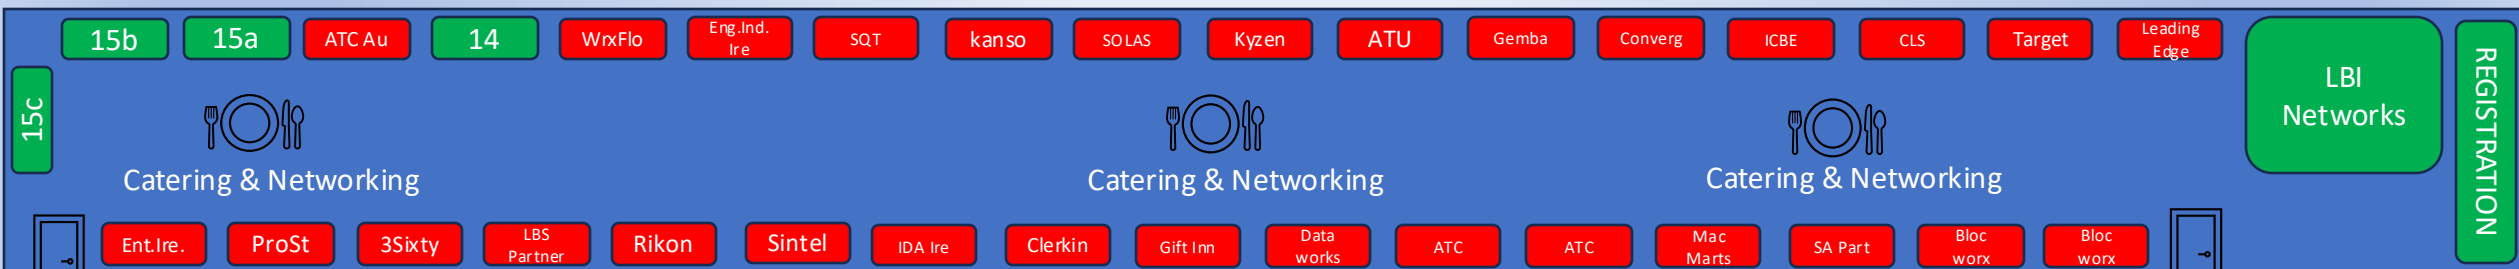

LBI Enterprise Excellence 2025

21st May – Technological University of the Shannon (TUS), Limerick

Recognising Ireland as a Global Leader in Enterprise Excellence

Exhibition Partner Package:

- 3m X 2m space
- Dressed Furniture
- Power, Lighting & WIFI
- 2 Guest Delegate Seats

Stand positions maybe subject to slight relocation for H&S reasons.